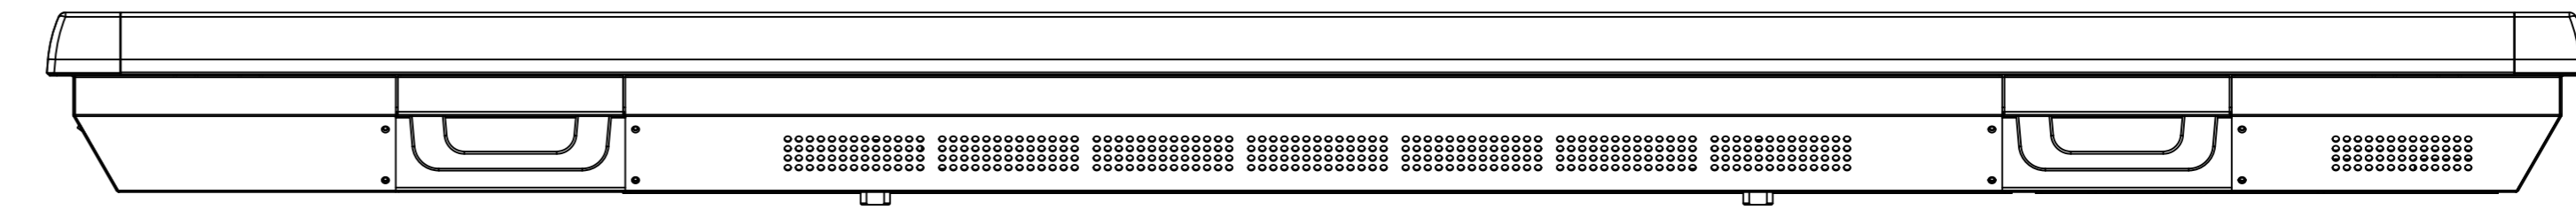

REV.NO	DATE/TARİH	NOTES/AÇIKLAMALAR
1	04.10.2018	FORMAT DÜZENLENDİ
2		
3		

MODEL	DIMENSIONS (mm)		
	WIDTH mm	DEPTH mm	HEIGHT mm
75995 DS 2500 NIT			
PRODUCT	1727	122	1005
PACKAGING	1990	265	1227

TOLERANCES	K	NAME:	REV:
0.00/50.00	±0.10	75995 DS 2500 NIT	R01
50.01/100.00	±0.30	CREATED : HOSEYİN ÇİFTÇİ	DATE: 04.10.2018
100.01/250.00	±0.50	LAST REV. : NİHAT ÖZTEN	SHEET: 1 / 1
250.01/500.00	±0.75	CHECK : HAKAN KÖYUNCUOĞLU	SCALE : 1
500.01/1000.00	±1.00	APPRV. : DENİZ ÇETİNYÜREK	
1000.01/2500.00	±1.50		
ANGLES	±0.5°	VESTEL VESTEL ELECTRONICS / DIGITAL PRODUCTS OPERATIONS MANİSA/TURKIYE TEL:+90.236.2130660 FAX:+90.236.2130512	