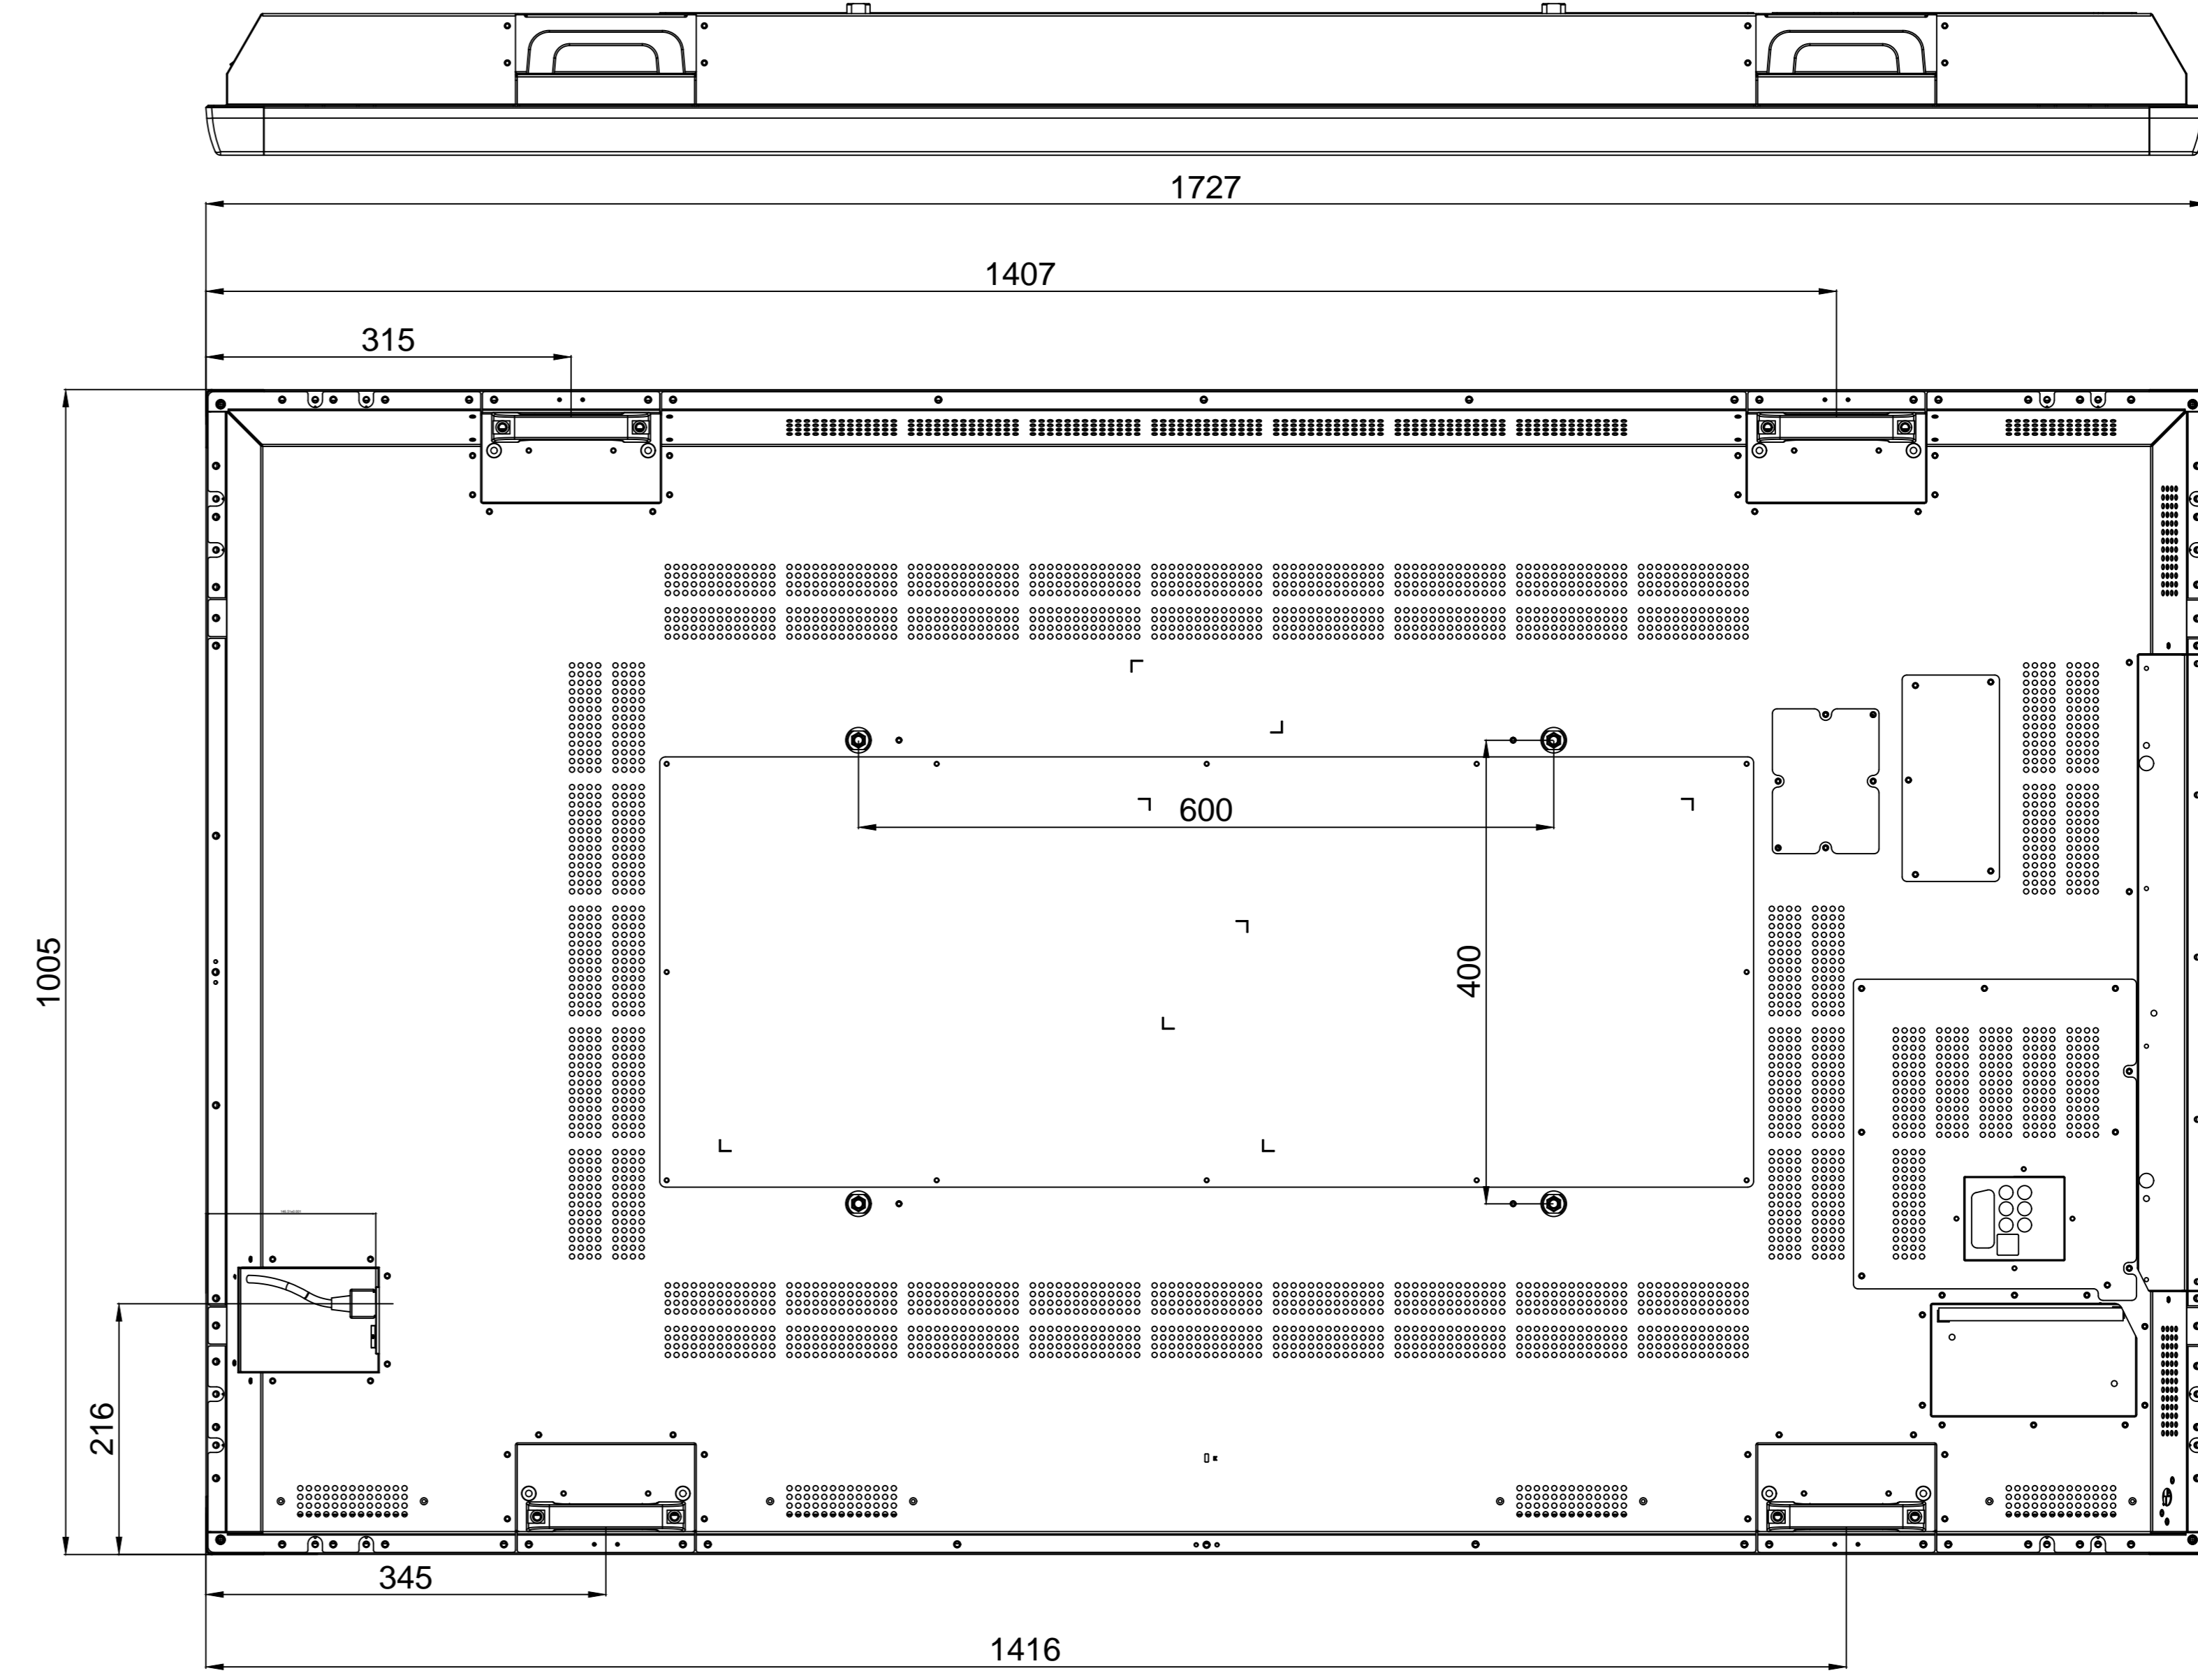

REV.NO	DATE/TARİH	NOTES/AÇIKLAMALAR
1	04.10.2018	FORMAT DÜZENLENDİ
2		
3		

MODEL	DIMENSIONS (mm)		
	WIDTH mm	DEPTH mm	HEIGHT mm
75995 DS 2500 NIT			
PRODUCT	1727	122	1005
PACKAGING	1990	265	1227

TOLERANCES	K	NAME:	REV:
0.00/50.00	±0.10	75995 DS 2500 NIT	R01
50.01/100.00	±0.30	CREATED : HOSEYİN ÇİFTÇİ	DATE: 04.10.2018
100.01/250.00	±0.50	LAST REV. : NİHAT ÖZTEN	SHEET: 1 / 1
250.01/500.00	±0.75	CHECK : HAKAN KÖYUNCUOĞLU	SCALE : 1
500.01/1000.00	±1.00	APPRV. : DENİZ ÇETİNYÜREK	
1000.01/2500.00	±1.50		
ANGLES	±0.5°	VESTEL VESTEL ELECTRONICS / DIGITAL PRODUCTS OPERATIONS MANİSA/TURKIYE TEL:+90.236.2130660 FAX:+90.236.2130512	